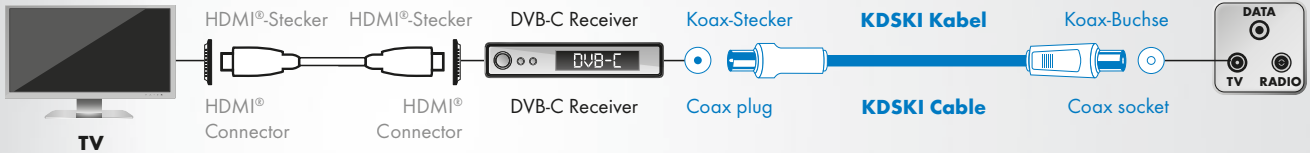

## Modem connection cable for Self Install

IEC connector > IEC jack

This SCHWAIGER® TV connection cable for Self-Install is designed for higher requirements for high-resolution picture and sound transmissions. The TV connection cable for Self-Install is ideally suited for the connection between TV and multimedia sockets or between receiver

**Variante / Variant 2**

**FEATURES (KDSKI50 532)**

- receiver connection cable for connecting customer terminals, IEC plug to IEC coupling
- plug-in coupling (IEC female) designed with closed (unslopped) plug cylinder and internal spring cage
- type according to specification and approved for use in cable networks of Vodafone Kabel Deutschland GmbH (type KDG 1 TS 152)
- shielded three times for additional protection against electromagnetic interference
- shielding effect according to class A (+10 dB) DIN EN 60966-2-5
- scope of delivery: 1x TV connection cable