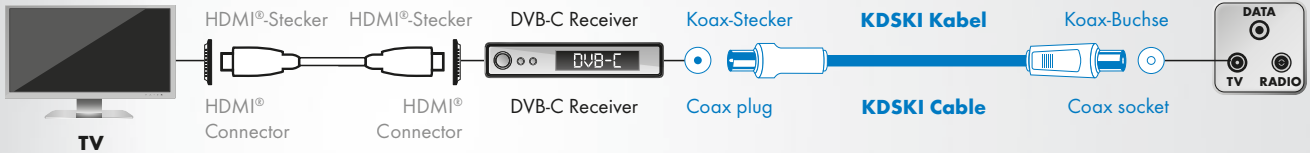

★★★
ULTIMATE

Modem connection cable for Self Install

IEC connector > IEC jack

This SCHWAIGER® TV connection cable for Self-Install is designed for higher requirements for high-resolution picture and sound transmissions. The TV connection cable for Self-Install is ideally suited for the connection between TV and multimedia sockets or between receiver

and antenna sockets. The cable offers the highest possible protection against electromagnetic interference and radio interference of all kinds due to the very high shielding (class A + 10dB).

ARTICLE INFORMATION

Article Nr
EAN

KDSK130 532
4004005033250

Last updated: 28.03.2021

TV Anschlusskabel für Kabel Fernsehen / TV Connection cable for cable TV

Variante / Variant 1

Variante / Variant 2

FEATURES (KDSKI30 532)

- receiver connection cable for connecting customer terminals, IEC plug to IEC coupling
- plug-in coupling (IEC female) designed with closed (unslotted) plug cylinder and internal spring cage
- type according to specification and approved for use in cable networks of Vodafone Kabel Deutschland GmbH (type KDG 1 TS 152)
- shielded three times for additional protection against electromagnetic interference
- shielding effect according to class A (+10 dB) DIN EN 60966-2-5
- scope of delivery: 1x TV connection cable

TECHNICAL DATA

Quality	ULTIMATE
Connections	1x IEC connector 1x IEC jack with inner ring
Cable length	3 m
Impedance	75 Ohm
Plugs	metal with plastic nickel-plated contact
Cable design	1.08 mm (inner conductor) 3.55 mm (dielectric) 6 mm (sheath)
Shielding	shielded 3 times
Shielding value	class A + 10 dB
Shielding material	aluminium composite film/112-wire aluminium braid/aluminium composite film
Inner conductor	CCS
Colour	white
Packaging	Box04 B