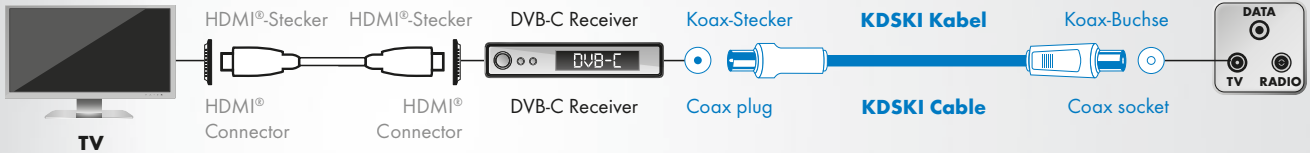

TV Anschlusskabel für Kabel Fernsehen / TV Connection cable for cable TV

Variante / Variant 1