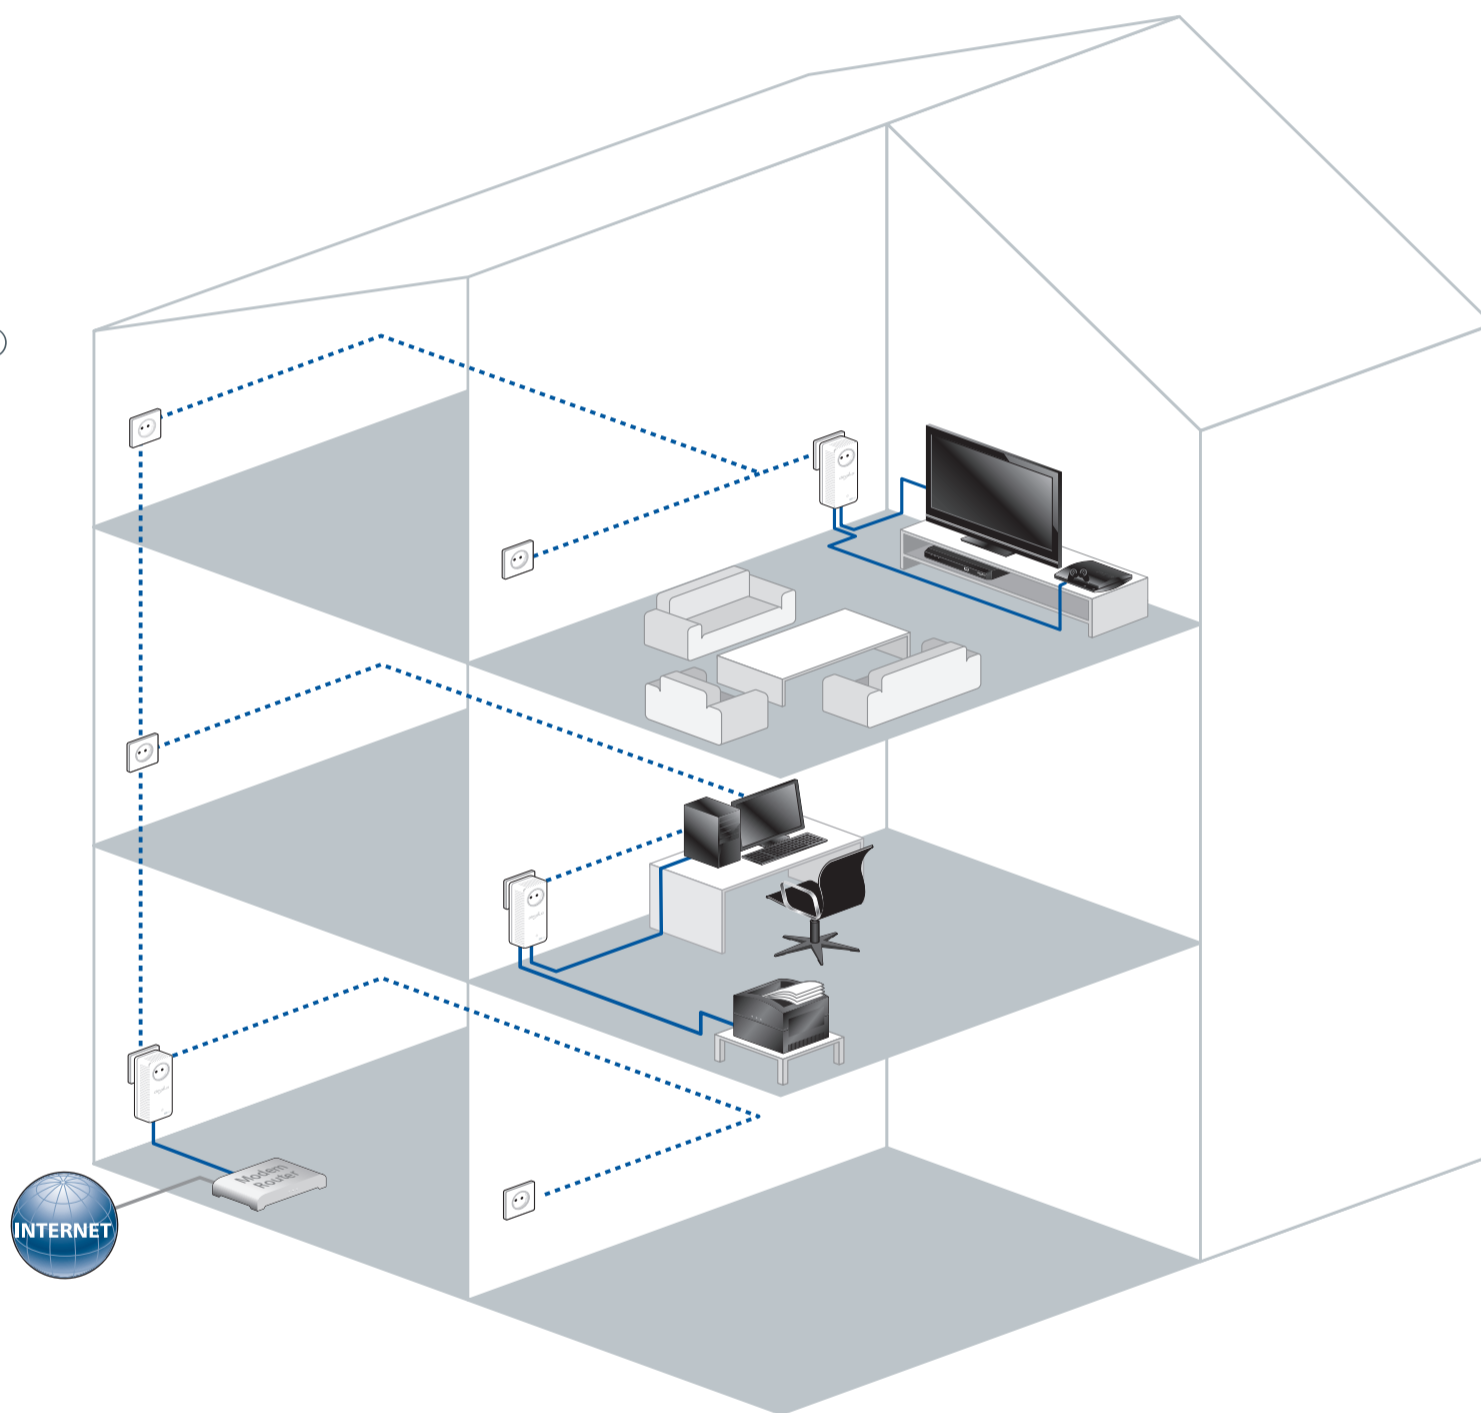

dLAN® 500 duo+

devolo AG
Charlottenburger Allee 60
52068 Aachen
Germany

Engineered in Germany
www.devolo.com

Installation

40808/0912

dLAN®

Installation