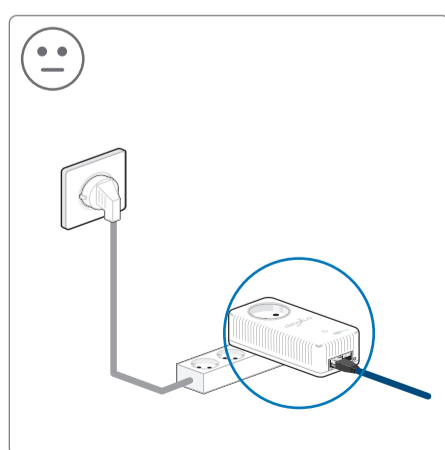

dLAN® 500 duo+

devolo AG
Charlottenburger Allee 60
52068 Aachen
Germany

Engineered in Germany
www.devolo.com

Installation

40808/0912

dLAN®

Installation