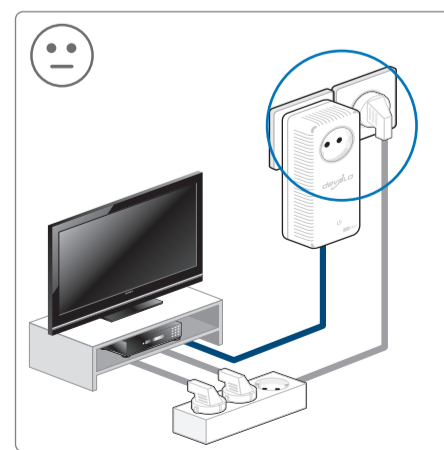

dLAN® 500 duo+

devolo AG
Charlottenburger Allee 60
52068 Aachen
Germany

Engineered in Germany
www.devolo.com

Installation

40808/0912

dLAN®

Installation