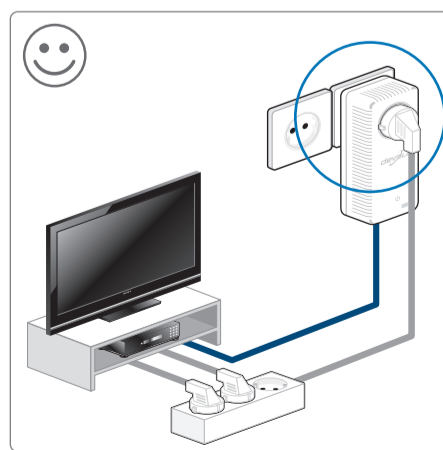

dLAN® 500 duo+

devolo AG
Charlottenburger Allee 60
52068 Aachen
Germany

Engineered in Germany
www.devolo.com

Installation

40808/0912

dLAN®

Installation