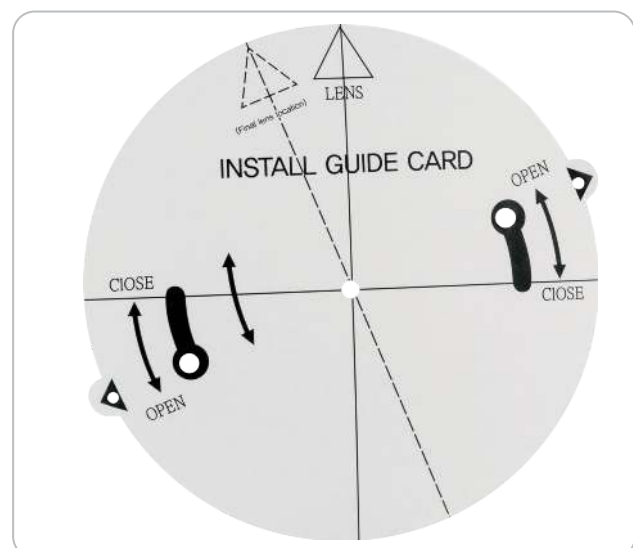

TECHNICAL DATA

Point of use	indoor use
Mounting type	mounting on ceilings
Batteries	2x LR06 (AA)
Power supply	via battery
Material of product	ABS
Colour	white
Packaging	carton