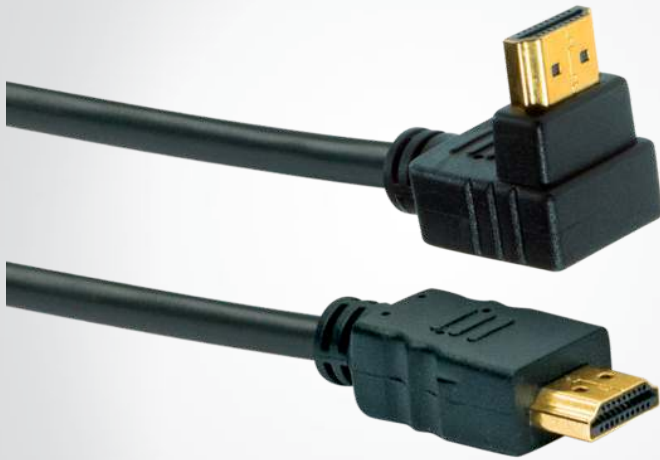

UltraHD 4K 3D TV tauglich

High Speed HDMI® Cable with Ethernet

HDMI® angled plug > HDMI® plug

This SCHWAIGER® High Speed HDMI® Cable with Ethernet offers best-possible high-resolution transmission of digital audio and video data in HD quality. It is used to connect a TV to an AV receiver or a computer to a projector. Thanks to a 90° angled plug, the

cable can easily be connected to devices standing close to a wall. Gold-plated pins allow for best-possible transmission quality.

ARTICLE INFORMATION

Article Nr
EAN

HDMW13 053
4004005130133

Last updated: 18.02.2019

FEATURES (HDMW13 053)

- High Speed HDMI® Cable with Ethernet for perfect, high-resolution Ultra HD transmission
- 90° angled plug (on one end)
- data transfer rate of up to 18 Gbits/s
- integrated ethernet channel allows for transmitting network data (up to 100 Mbit/s)
- HDCP compatible
- best-possible conductivity and minimum transmission resistance due to gold-plated contacts
- 3D transmission with a resolution of up to 1080p
- solid plug made of plastic

TECHNICAL DATA

Connections	2x HDMI® Connector
Colour	black
Data transfer	18 Gbit/s
Resolution	4K (4096 x 2160)
3D transmission	yes
Shielding	individually shielded

Plugs	plastic gold-plated pin moulded
Cable length	1.3 m
note	The terms HDMI and HDMI High-Definition Multimedia Interface, and the HDMI Logo are trademarks or registered trademarks of HDMI Licensing Administrator, Inc. in the United States and other countries.
Packaging	paper strip with euro hole