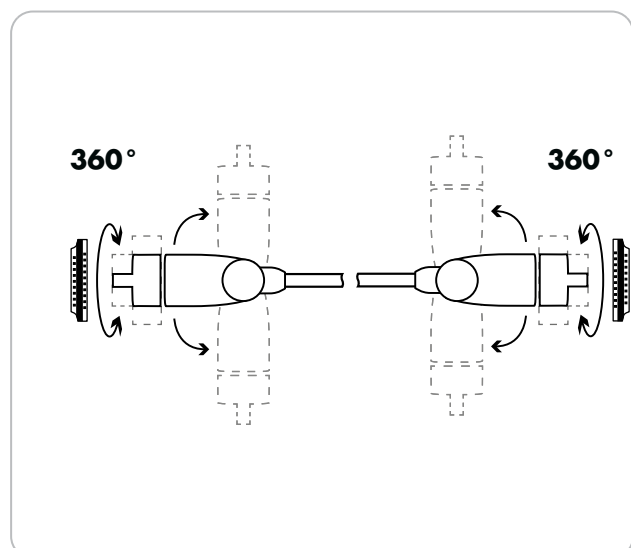

Last updated: 23.03.2016

FEATURES (HDMS360S 533)

- two 360° rotatable plugs, ideal for connections in narrow spaces
- high-speed HDMI™ with ethernet for perfect, high-resolution Ultra HD transmission
- integrated ethernet channel allows for transmitting network data (up to 100 Mbit/s)
- 3D transmission with a resolution of up to 1080p
- HDCP compatible
- best-possible conductivity and minimum transmission resistance due to gold-plated contacts
- solid plastic plug with moulded strain relief

TECHNICAL DATA

quality	** Professional
Connections	2x 360° HDMI™ plug
Data transfer	18 Gbit/s
Resolution	4K (4096 x 2160)
HDTV ready	yes
3D transmission	yes
Ethernet channel (HEC)	yes
Consumer Electronic Control (CEC)	yes
Audio return channel (ARC)	yes (integrated)
Plugs	plastic gold-plated pin
Shielding	individually shielded
Cable length	1.5 m
Colour	black
packaging	sealed blister SBL04