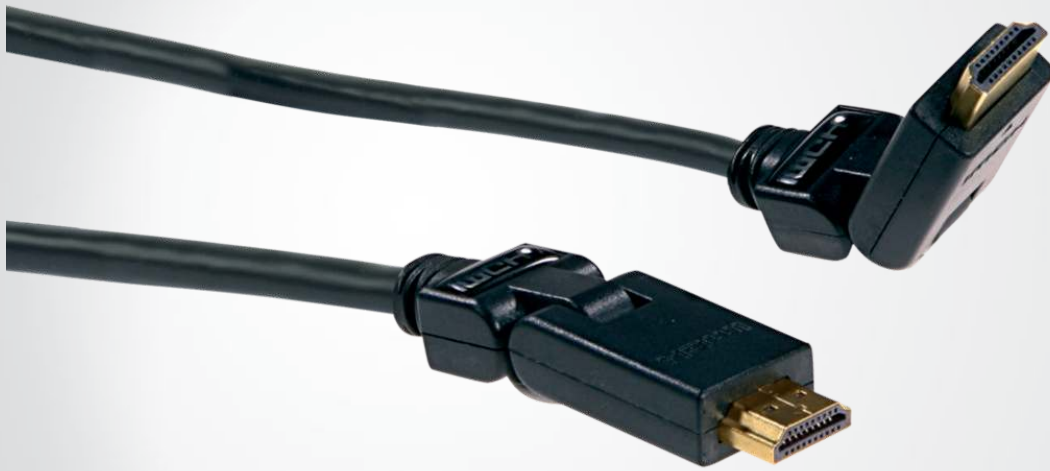

PROFESSIONAL **Ultra HD 4K** **3D TV** tauglich

High-Speed HDMI™ Cable With Ethernet

180° HDMI™ plug > 180° HDMI™ plug

This SCHWAIGER® HDMI™ connection cable is designed for high resolution transmission in Ultra HD quality for 3D and HDTV. It is equipped with two gold-plated plugs which are rotatable by 180°. These plugs make the cable the ideal choice for connections in

narrow spaces. The cable can be used with all devices equipped with an HDMI™ connection. The ethernet channel allows for connecting internet-enabled AV components, e.g. a Blu-Ray player. There is no need for an additional network cable.

ARTICLE INFORMATION

Article Nr
EAN

HDMS15 533
4004005204353

4 004005 204353

Last updated: 28.03.2016

FEATURES (HDMS15 533)

- high-speed HDMI™ with ethernet for perfect, high-resolution Ultra HD transmission
- two 180° rotatable plugs, ideal for connections in the narrowest of spaces
- transmission: Deep Color, HDCP compatible, HDMI Ethernet Channel (HEC), HDMI-CEC, HDTV ready, Lip Sync, x.v. Color
- integrated ethernet channel allows for transmitting network data (up to 100 Mbit/s)
- best-possible conductivity and minimum transmission resistance due to gold-plated contacts
- 3D transmission with a resolution of up to 1080p

TECHNICAL DATA

quality	** Professional
Connections	2x 180° HDMI™ plug
Data transfer	18 Gbit/s
Shielding	individually shielded
Plugs	plastic moulded gold-plated pin
Cable length	1.5 m
Colour	black
packaging	sealed blister SBL04