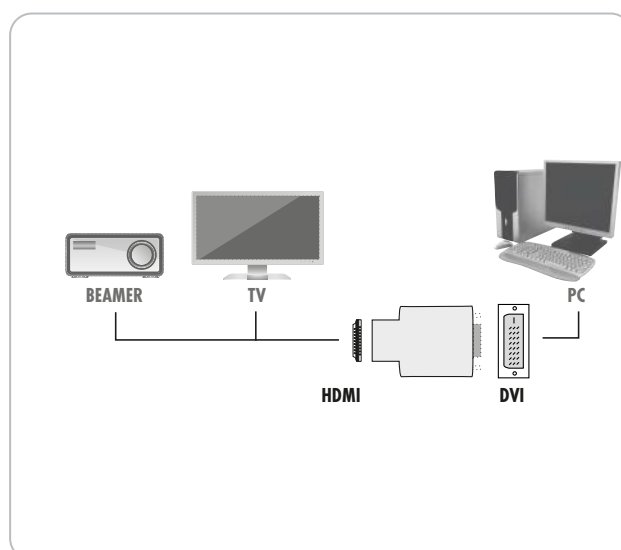

★★★
PROFESSIONAL

HDMI™/DVI-D Adapter

HDMI™ jack > DVI-D plug

This SCHWAIGER® adapter is used to connect devices equipped with a DVI-D connection to devices equipped with an HDMI™ connection. Audio and video signals are, for example, transmitted from a computer

to a TV, projector or monitor. Data transfer can be made bidirectionally.

ARTICLE INFORMATION

Article Nr
EAN

HDMD1590 533
4004005504934

Last updated: 28.03.2016

FEATURES (HDMD1590 533)

- adapter for digital audio and video transmission
- for connecting devices equipped with an HDMI™ connection to a DVI-D connection
- 1. example for connections: computer (graphics board) > TV
- 2. example for connections: computer (graphics board) > projector
- 3. example for connections: DVD player > TFT monitor

TECHNICAL DATA

quality	** Professional
Connections	1x HDMI™ jack 1x DVI-D plug (18+1-pin.)
Data transfer	bidirectional
Shielding	shielded
Plugs	plastic nickel-plated contact moulded
Colour	black
packaging	sliding blister SBL1S