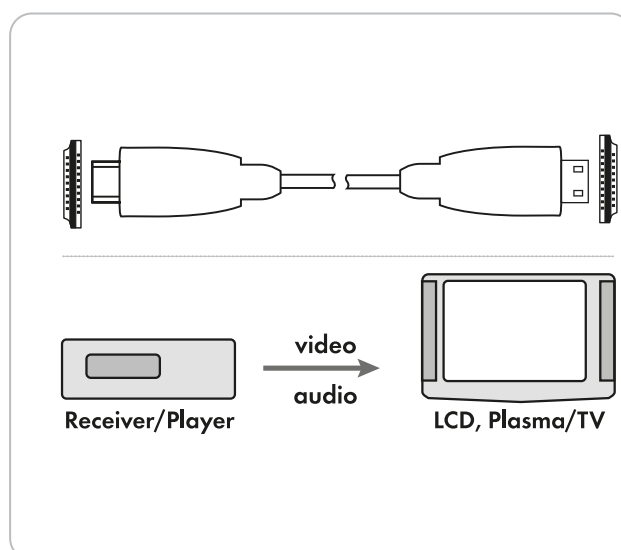

projector. Due to the additional data channel (ethernet channel), internet-enabled audio/video components can be connected to each other without having to use another network cable.

ARTICLE INFORMATION

Article Nr HDM50 533
EAN 4004005204506

Last updated: 28.03.2016

FEATURES (HDM50 533)

- high-speed HDMI™ with ethernet for perfect, high-resolution Ultra HD transmission
- integrated ethernet channel allows for transmitting network data (up to 100 Mbit/s)
- best-possible conductivity and minimum transmission resistance due to gold-plated contacts
- solid plastic plug with moulded strain relief
- 3D transmission with a resolution of up to 1080p

TECHNICAL DATA

quality	** Professional
Connections	2x HDMI™ plug
Data transfer	10,2 Gbit/s
Resolution	4K (4096 x 2160)
HDTV ready	yes
3D transmission	yes
Ethernet channel (HEC)	yes
Consumer Electronic Control (CEC)	yes
Audio return channel (ARC)	yes (integrated)
Plugs	gold-plated pin
Cable length	5 m
Colour	black
packaging	sealed blister SBL05 Higher