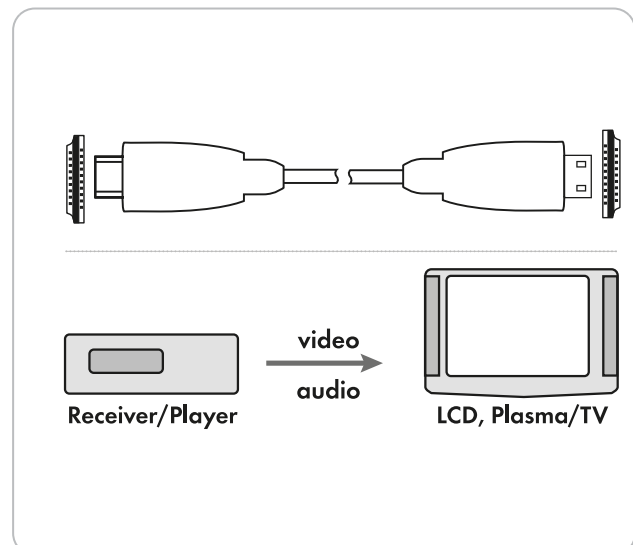

projector. Due to the additional data channel (ethernet channel), internet-enabled audio/video components can be connected to each other without having to use another network cable.

## FEATURES (HDM30 533)

- high-speed HDMI™ with ethernet for perfect, high-resolution Ultra HD transmission
- integrated ethernet channel allows for transmitting network data (up to 100 Mbit/s)
- best-possible conductivity and minimum transmission resistance due to gold-plated contacts
- solid plastic plug with moulded strain relief
- 3D transmission with a resolution of up to 1080p

## TECHNICAL DATA

quality	** Professional
Connections	2x HDMI™ plug
Data transfer	10,2 Gbit/s
Resolution	4K (4096 x 2160)
HDTV ready	yes
3D transmission	yes
Ethernet channel (HEC)	yes
Consumer Electronic Control (CEC)	yes
Audio return channel (ARC)	yes (integrated)
Plugs	gold-plated pin
Cable length	3 m
Colour	black
packaging	sealed blister SBL04