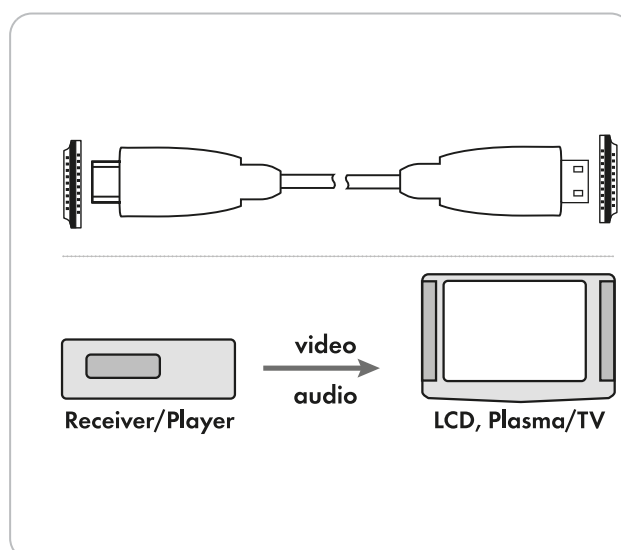

projector. Due to the additional data channel (ethernet channel), internet-enabled audio/video components can be connected to each other without having to use another network cable.

ARTICLE INFORMATION

Article Nr
EAN

HDM15 533
4004005175714

Last updated: 28.03.2016

FEATURES (HDMI 1.5 533)

- high-speed HDMI™ with ethernet for perfect, high-resolution Ultra HD transmission
- integrated ethernet channel allows for transmitting network data (up to 100 Mbit/s)
- best-possible conductivity and minimum transmission resistance due to gold-plated contacts
- solid plastic plug with moulded strain relief
- 3D transmission with a resolution of up to 1080p

TECHNICAL DATA

quality	** Professional
Connections	2x HDMI™ plug
Data transfer	10,2 Gbit/s
Resolution	4K (4096 x 2160)
HDTV ready	yes
3D transmission	yes
Ethernet channel (HEC)	yes
Consumer Electronic Control (CEC)	yes
Audio return channel (ARC)	yes (integrated)
Plugs	gold-plated pin
Cable length	1.5 m
Colour	black
packaging	sealed blister SBL04