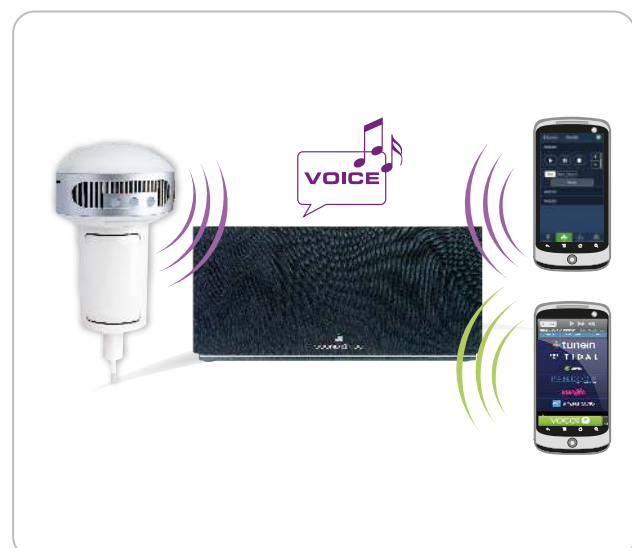

TECHNICAL DATA

Connections	1x RJ45 jack 1x USB 2.0 A jack 1x WLAN (IEEE 802.11b/g/n)
Type of speakers	2x 15 W HiFi active box
Power supply	100 - 200 V AC , 50/60 Hz, DC 18 V/ 1,5 A
Dimensions (width)	335 mm
Dimensions (height)	160 mm
Dimensions (depth)	100 mm
packaging	carton