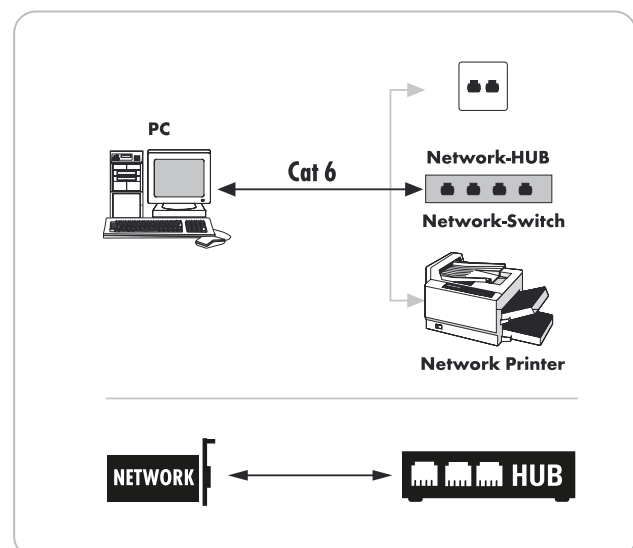

TECHNICAL DATA

quality	** Professional
Connections	2x RJ45 plug (8P8C)
Transmission frequency	250 MHz
Data transfer rate, up to	1 GBit/s
Shielding	Twisted Pair, SF/FTP
Cable length	5 m
Colour	green
packaging	sealed blister SBL04