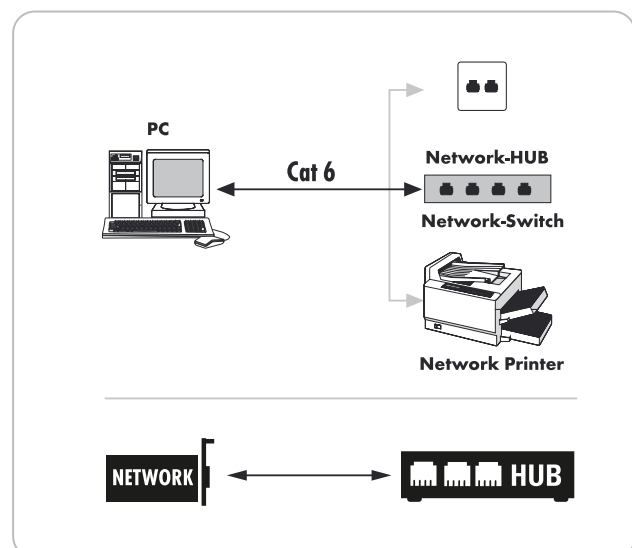

☆☆☆
PROFESSIONAL

CAT 6 Network Cable (SF/FTP)

RJ45 plug > RJ45 plug

This SCHWAIGER® network cable is used to connect a computer to a network. The computer can either be connected to a HUB or directly to a network connector socket or an

ADSL / TDSL splitter. The cable complies with the CAT 6 standard.

ARTICLE INFORMATION

Article Nr
EAN

CKY6200 531
4004005505696

Last updated: 28.03.2016

FEATURES (CKY6200 531)

- for connecting a computer to the internet or to a network (e.g. via wall socket/Hub/switch or router)
- solid plastic plug with moulded strain relief (extremely resilient)
- shielding SF / FTP (= Braiding, Foil / Foil Twisted Pair)

TECHNICAL DATA

quality	** Professional
Connections	2x RJ45 plug (8P8C)
Transmission frequency	250 MHz
Data transfer rate, up to	1 GBit/s
Shielding	Twisted Pair, SF/FTP
Cable length	2 m
Colour	green
packaging	sealed blister SBL04