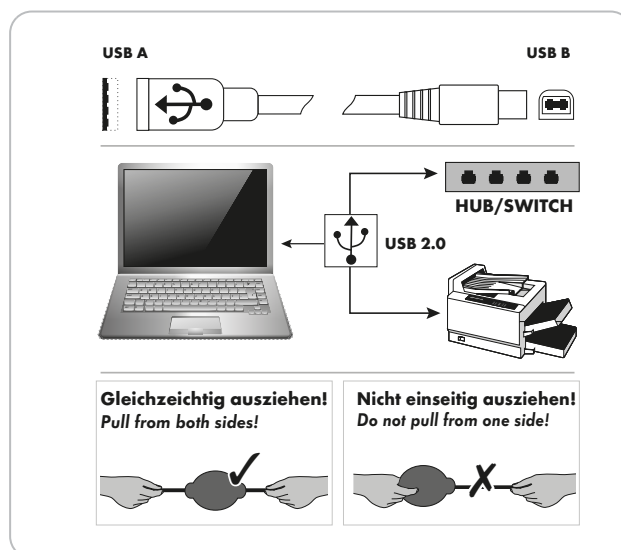

★ ★ ★
PROFESSIONAL

1,2 m
↔

USB
2.0

ROLLABLE

USB 2.0 Connection Cable

USB 2.0 A plug > USB 2.0 B plug

This extendible SCHWAIGER® USB connection cable is used to connect devices with USB A plugs and USB B plugs, e.g. USB HUB (e.g. keyboard, monitor), USB HUB/computer with USB interface to USB terminal device (e.g. scanner, printer). The functional

cable is perfect for on the go because it is space-saving and easily stowed away.

ARTICLE INFORMATION

Article Nr
EAN

CKRB1751 533
4004005475999

Last updated: 28.03.2016

FEATURES (CKRB1751 533)

- connects a computer (with USB interface) to a USB HUB (e.g. keyboard, monitor), USB HUB/computer with USB interface to USB terminal device (e.g. scanner, printer)
- high-speed data transfer of up to 480 Mbit/s
- functional roll-up organiser to prevent cable tangle

TECHNICAL DATA

quality	** Professional
Connections	1x USB 2.0 A plug 1x USB 2.0 B plug
Data transfer	(max.) 480 Mbit/s
Cable length	1.2 m
Plugs	metal
Material of product	plastic
Colour	black
packaging	sealed blister SBL03