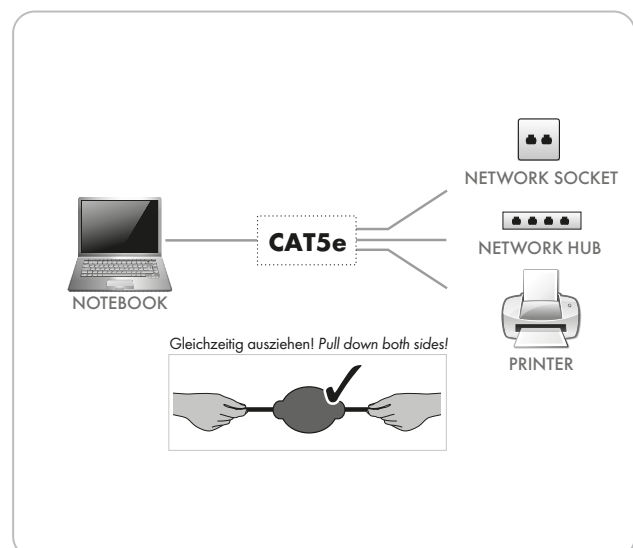

★★★
PROFESSIONAL

CAT 5e Network Cable (U/UTP)

RJ45 plug > RJ45 plug

This SCHWAIGER® roll-up CAT 5e network cable is used to connect a computer to the internet / to a network via a network connector socket, HUB, switch or router.

Because of its small size, this cable is perfect for transport.

ARTICLE INFORMATION

Article Nr
EAN

CKBRB1215 533
4004005475845

Last updated: 28.03.2016

FEATURES (CKBRB1215 533)

- extra flat patch cable
- for connecting a computer to the internet or to a network (e.g. via wall socket/Hub/switch or router)
- functional roll-up organiser to prevent cable tangle
- for use with portable devices

TECHNICAL DATA

quality	** Professional
Connections	2x RJ45 plug (8P8C)
Data transfer	100 MHz
Cable length	1.5 m
Material of product	plastic
Colour	transparent
packaging	sealed blister SBL03

Last updated: 28.03.2016