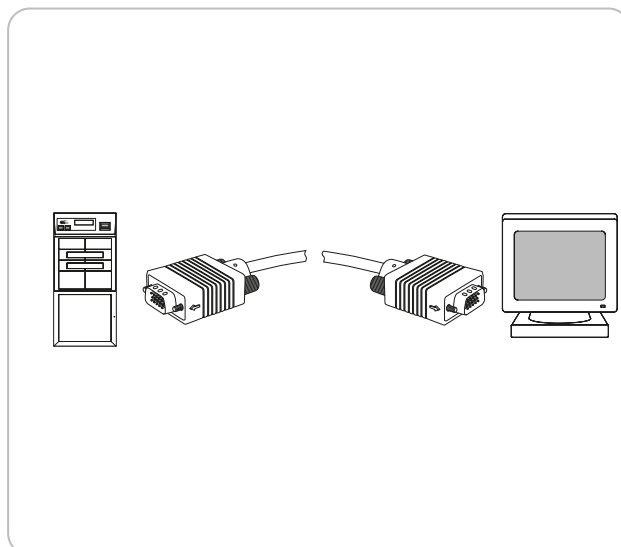

## Monitor Connection Cable

HD connector (15-pin) > HD connector (15-pin)

This SCHWAIGER® connection cable is used to connect a computer to a monitor.

## FEATURES (CK742 031)

- moulded bend protection sleeve
- Anschlussbeispiel:  
Computer > Monitor

## TECHNICAL DATA

Connections	2x HD connector (15-pin)
Cable length	1.8 m
Colour	light gray
packaging	sealed blister SBL04

Last updated: 28.03.2016