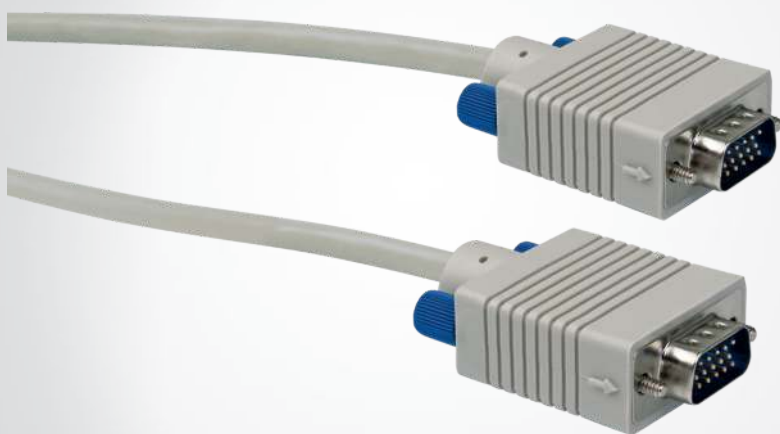

## Monitor Connection Cable

HD connector (15-pin) > HD connector (15-pin)

This SCHWAIGER® connection cable is used to connect a computer to a monitor.

## FEATURES (CK742 031)

- moulded bend protection sleeve
- Anschlussbeispiel:  
Computer > Monitor

## TECHNICAL DATA

Connections	2x HD connector (15-pin)
Cable length	1.8 m
Colour	light gray
packaging	sealed blister SBL04

Last updated: 28.03.2016