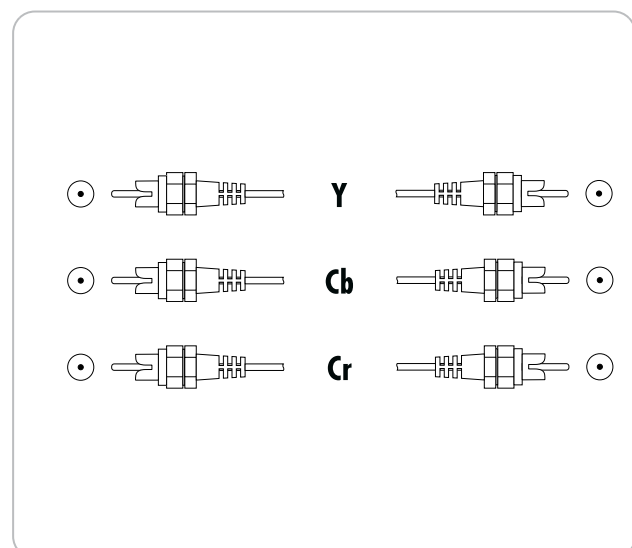

## FEATURES (CIK5350 533)

- connection cable for transmission of components (Y - luma component, Cr - red component, Cb - blue component)
- connection cable for connecting a high-quality playback device to a TV

## TECHNICAL DATA

quality	** Professional
Connections	3x CINCH plugs 3x CINCH plugs
Cable length	5 m
Colour	black
packaging	sealed blister SBL04

Last updated: 28.03.2016