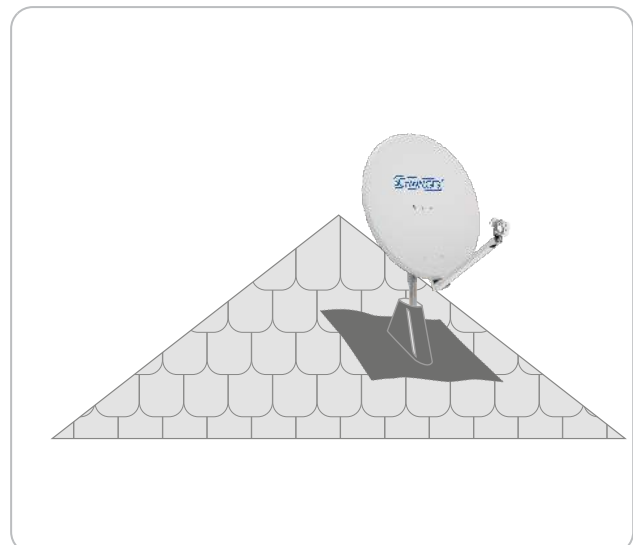

★★★  
PROFESSIONAL

Ø  
max.  
**60**  
mm

**BLEI**  
[Pb]

## Lead Roof Cover

This SCHWAIGER® lead roof cover is used for universal roofing and is suitable for all masts with an outer diameter of up to 60 mm.

### ARTICLE INFORMATION

Article Nr  
EAN

BDH60 001  
4004005600032

Last updated: 12.02.2017

(BDH60 001)

- for pipes with an outer diameter of up to 60 mm
- draughtproof installation on roof tiles
- universal use regardless of tile shape
- long-lasting materials

## TECHNICAL DATA

Quality	** Professional
Colour	silver
Suitable for	all kinds of roofing
Material of product	lead weather-resistant
Dimensions (width)	400 mm
Dimensions (height)	365 mm
Packaging	bulk

Last updated: 12.02.2017