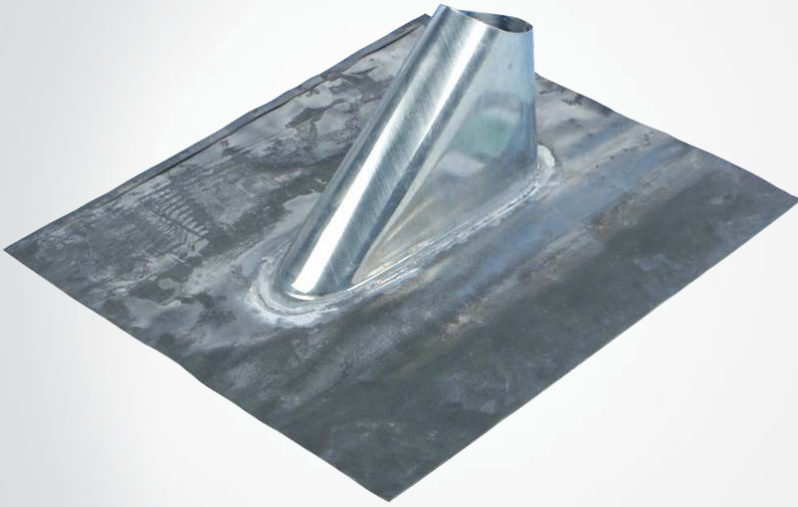

★★★  
PROFESSIONAL

Ø  
max.  
**60**  
mm

**BLEI**  
[Pb]

## Lead Roof Cover

This SCHWAIGER® lead roof cover is used for universal roofing and is suitable for all masts with an outer diameter of up to 60 mm.

### ARTICLE INFORMATION

Article Nr  
EAN

BDH60 001  
4004005600032

Last updated: 12.02.2017

(BDH60 001)

- for pipes with an outer diameter of up to 60 mm
- draughtproof installation on roof tiles
- universal use regardless of tile shape
- long-lasting materials

## TECHNICAL DATA

Quality	** Professional
Colour	silver
Suitable for	all kinds of roofing
Material of product	lead weather-resistant
Dimensions (width)	400 mm
Dimensions (height)	365 mm
Packaging	bulk

Last updated: 12.02.2017