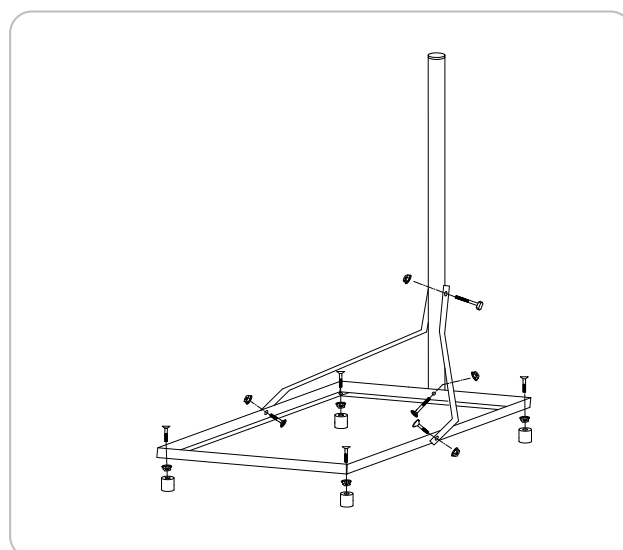

★★★
PROFESSIONAL

Balcony Stand

for SAT Antennas

With this SCHWAIGER® balcony stand you can securely mount your satellite dish on your patio or your balcony. The mast has a length/height of up to 1 m and a diameter of 40 mm. The balcony stand is made of high-quality aluminium and can be weighed down with an

exposed aggregate concrete plate (50 x 50 cm). 4 adjustable rubber feet allow for compensating surface irregularities.

ARTICLE INFORMATION

Article Nr
EAN

BAS5550 011
4004005555011

Last updated: 23.03.2016

FEATURES (BAS5550 011)

- solid workmanship
- easy installation and deinstallation
- complete set
- perfect for balcony and patio
- compensation of surface irregularities through adjustable feet
- can be weighed down with an exposed aggregate concrete plate

TECHNICAL DATA

quality	** Professional
Mounting type	stand alone
Length of mast	1 m
Diameter	40 mm
Material of product	Aluminium
Base plate (width)	500 mm
Base plate (depth)	500 mm
Colour	silver
packaging	carton