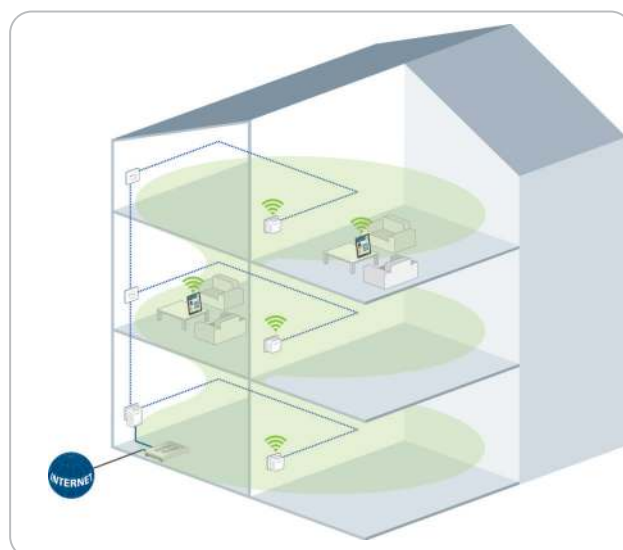

at any power outlet the dLAN® 500 WiFi is plugged into. This is quite unlike a WLAN repeater: A repeater only transfers an already weak signal which results in a still bad WLAN connection.

ARTICLE INFORMATION

Article Nr AV501W
EAN 4250059690769

Last updated: 28.03.2016

FEATURES (AV501W)

- LED display for operation and active WLAN / dLAN® connectivity
- ON/OFF switch for WLAN operation
- low energy consumption (Power Save Technology)
- steady internet services for all internet-compatible devices
- Plug&Play - easy establishment of WLAN zones (WLAN Access Points) within the dLAN® home network supported by the WLAN high-speed standard "802.11n"
- maximum Wifi reception everywhere in the house, better than any Wifi repeater
- internet in every room due to automatic phase jump
- supported operating systems: Linux® (Ubuntu), Mac OS® X, Mobile OS (Android & IOS), Windows® 7/8/8 Pro/ Vista (32/64 bit), Windows® XP (32)

TECHNICAL DATA

Connections (input)	1x RJ45 jack (8P8C)
Data transfer	500 Mbit/s (LAN) 150 Mbit/s (WLAN)
Power consumption	1 W in sleep mode 4,4 W typ.
Power supply	196-250 V AC , 50 Hz
Content (package)	1
Colour	white
Dimensions (width)	68 mm
Dimensions (height)	68 mm
Dimensions (depth)	41 mm
packaging	carton