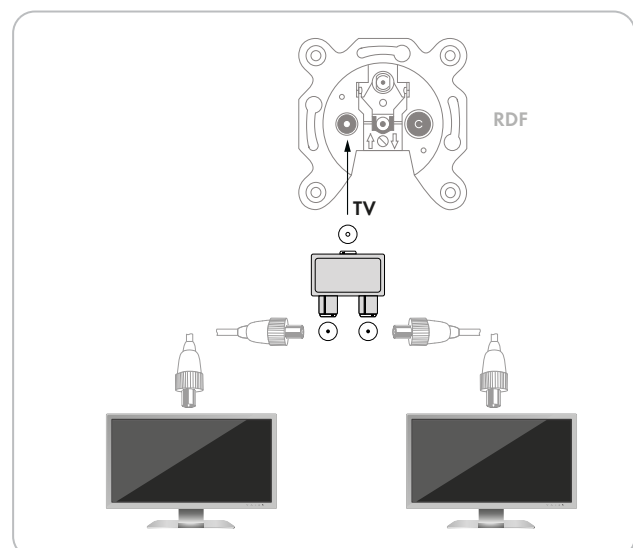

## 2-Way Clip-On Distributor (TV)

for cable and antenna systems

This SCHWAIGER® clip-on distributor is simply plugged into the TV connection of an antenna socket. It allows for operating a second TV device. The distributor is made of solid metal

## FEATURES (ASV45 532)

- distribution of 1 TV connection to 2 TV outputs
- connecting two TVs is possible
- shielded from interfering signals by solid metal housing

## TECHNICAL DATA

quality	** Professional
Technology	broadband cable systems
Distribution	2-way
Connections (input)	1x IEC jack
Connections (output)	2x IEC connector
Frequency range	5 - 1000 MHz
Distribution attenuation	6 dB
Material of product	metal plastic
Dimensions (width)	60 mm
Dimensions (height)	36 mm
Dimensions (depth)	37 mm
Colour	white
packaging	sealed blister SBL07