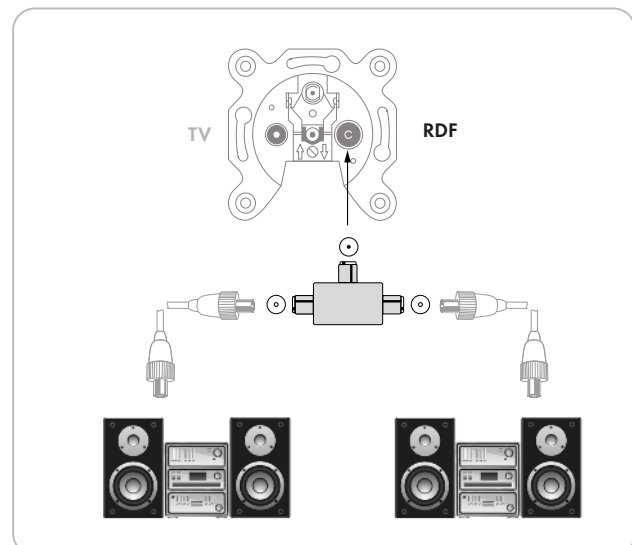

## 2-Way Clip-On Distributor (Radio)

for cable and antenna systems

This SCHWAIGER® clip-on distributor is simply plugged into the radio connection of an antenna socket. It allows for operating a second radio device. The distributor has a

## FEATURES (ASV43S 531)

- distribution of one radio connection to two radio outputs
- for connecting two radio devices
- shielded from interfering signals by solid metal housing

## TECHNICAL DATA

quality	** Professional
Distribution	2-way
Connections (input)	1 x IEC connector
Connections (output)	2 x IEC jack
Frequency range	5 - 1000 MHz
Distribution attenuation	4 dB
Material of product	metal
Colour	silver
Dimensions (width)	56 mm
Dimensions (height)	17 mm
Dimensions (depth)	35 mm
packaging	sliding blister SBL1S