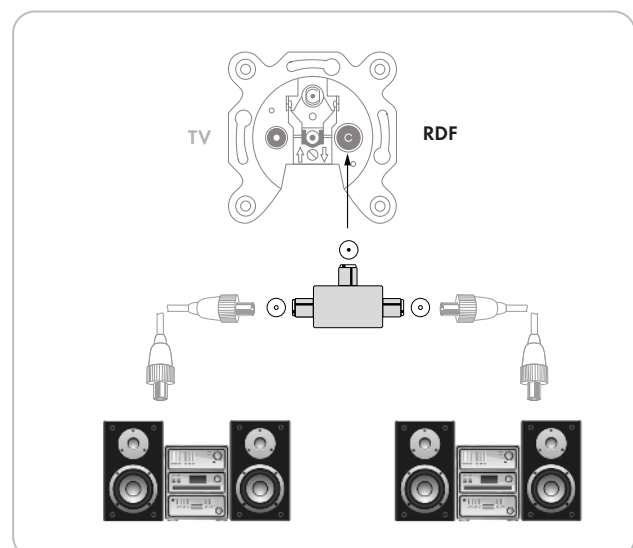

★ ★ ★
PROFESSIONAL

2-Way Clip-On Distributor (Radio)

for cable and antenna systems

This SCHWAIGER® clip-on distributor is simply plugged into the radio connection of an antenna socket. It allows for operating a second radio device. The distributor has a solid metal housing for protection against any kind of signal interference.

ARTICLE INFORMATION

Article Nr ASV43 531
EAN 4004005205442

Last updated: 23.03.2016

FEATURES (ASV43 531)

- distribution of one radio connection to two radio outputs
- for connecting two radio devices
- shielded from interfering signals by solid metal housing

TECHNICAL DATA

quality	** Professional
Distribution	2-way
Connections (input)	1 x IEC connector
Connections (output)	2 x IEC jack
Frequency range	5 - 1000 MHz
Distribution attenuation	4 dB
Material of product	metal
Dimensions (width)	56 mm
Dimensions (height)	17 mm
Dimensions (depth)	35 mm
Colour	silver
packaging	sliding blister SBL1S