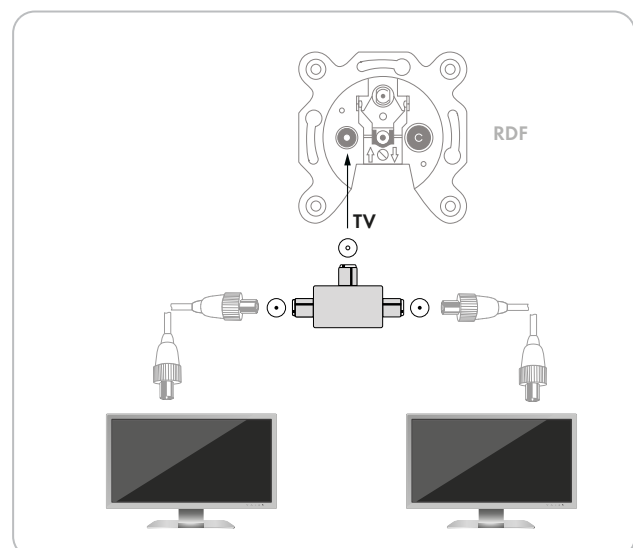

★★★
PROFESSIONAL

2-Way Clip-On Distributor (TV)

for cable and antenna systems

This SCHWAIGER® clip-on distributor is simply plugged into the TV connection of an antenna socket. It allows for operating a second TV device. The distributor has a solid metal

housing for protection against any kind of signal interference.

ARTICLE INFORMATION

Article Nr
EAN

ASV42S 531
4004005176360

Last updated: 23.03.2016

FEATURES (ASV42S 531)

- distribution of 1 TV connection to 2 TV outputs
- connecting two TVs is possible
- shielded from interfering signals by solid metal housing

TECHNICAL DATA

quality	** Professional
Distribution	2-way
Connections (input)	1x IEC jack
Connections (output)	2x IEC connector
Frequency range	5 - 1000 MHz
Distribution attenuation	5 dB
Material of product	metal
Colour	silver
Dimensions (width)	56 mm
Dimensions (height)	17 mm
Dimensions (depth)	35 mm
packaging	sliding blister SBL1S