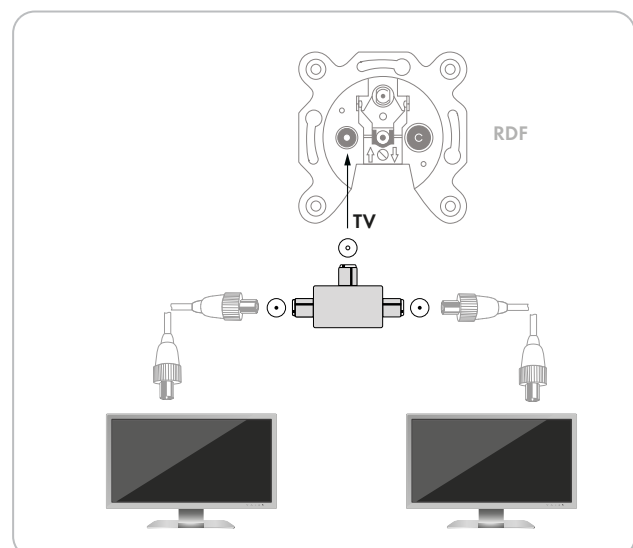

## 2-Way Clip-On Distributor (TV)

for cable and antenna systems

This SCHWAIGER® clip-on distributor is simply plugged into the TV connection of an antenna socket. It allows for operating a second TV device. The distributor has a solid metal

## FEATURES (ASV42 121)

- for distributing one antenna or cable connection to two terminal devices (TV/receiver)
- connecting two TVs is possible
- shielded from interfering signals by solid metal housing

## TECHNICAL DATA

Distribution	2-way
Connections	1x IEC jack 2x IEC connector
Frequency range	5 - 1000 MHz
Distribution attenuation	5 dB
Material of product	metal
Dimensions (width)	56 mm
Dimensions (height)	17 mm
Dimensions (depth)	35 mm
Colour	silver
packaging	sliding blister 2b