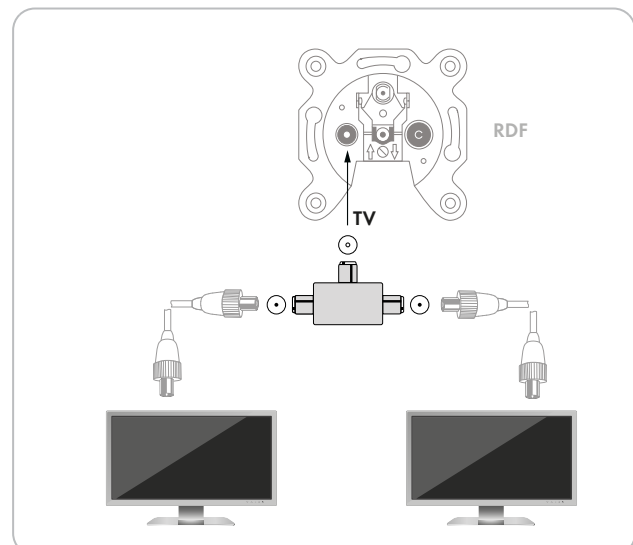

## 2-Way Clip-On Distributor (TV)

for cable and antenna systems

This SCHWAIGER® clip-on distributor is simply plugged into the TV connection of an antenna socket. It allows for operating a second TV device.

## FEATURES (ASV25 532)

- for distributing one antenna or cable connection to two terminal devices (TV/receiver)
- connecting two TVs is possible

## TECHNICAL DATA

quality	* Standard
Distribution	2-way
Connections	1x IEC jack 2x IEC connector
Frequency range	5 - 1000 MHz
Distribution attenuation	4 dB
Material of product	plastic
Dimensions (width)	49 mm
Dimensions (height)	15 mm
Dimensions (depth)	33 mm
Colour	white
packaging	sliding blister SBL1S