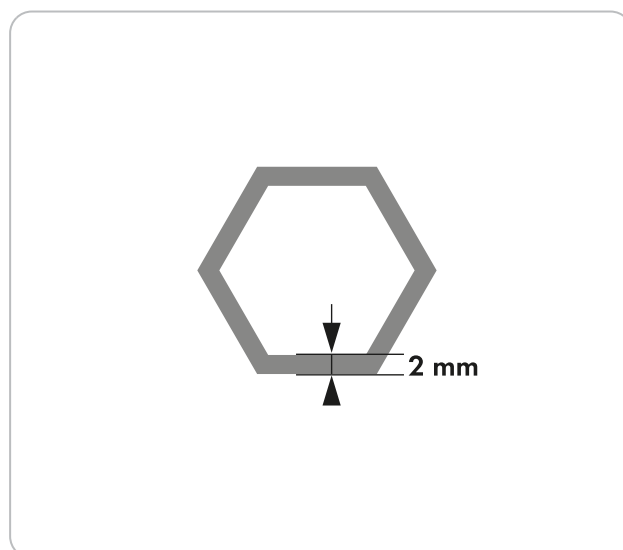

★ ★ ★
PROFESSIONAL

Plug-In Antenna Mast (Ø 42 mm)

anti-swivelling

The plug-in mast (DIA 42mm) is made of high-quality, corrosion-protected and hot-dip galvanised precision steel. The hexagon-shaped plug connection allows for anti-rotating connection of the masts.

ARTICLE INFORMATION

Article Nr
EAN

AMS1000 001
4004005600711

Last updated: 23.03.2016

FEATURES (AMS1000 001)

- mechanically stable
- anti-swivelling due to hexagon-shaped plug connection
- masts can be plugged together without risk of swivelling

TECHNICAL DATA

Mounting type	mast assembly
Bending moment (max.)	730 Nm
Thickness of material	2 mm
Length of mast	1 m
Diameter	42 mm
Material of product	precision steel hot-dip galvanised corrosion-protected
Colour	silver
packaging	bulk