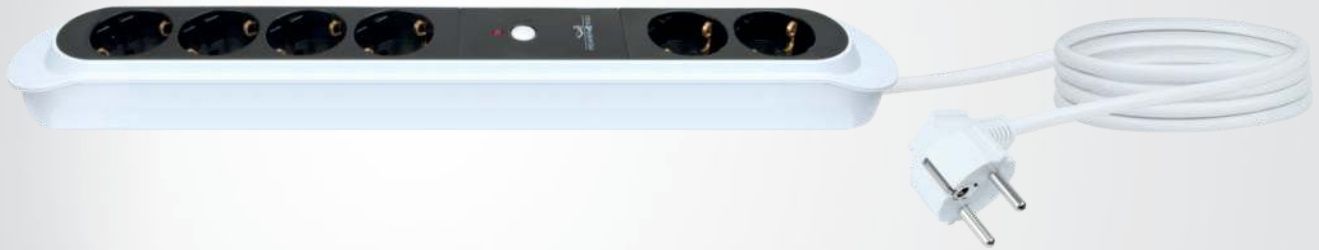

Radio-controlled socket strip 6-way

You can easily expand your standard household sockets with this SCHWAIGER® radio socket strip by 6 additional Schuko sockets. Two electrical appliances can be permanently supplied with power and 4 more can be switched on and off as required. You

can avoid unnecessary costs caused by devices in stand-by mode by controlling these 4 sockets conveniently via the radio remote control while protecting the environment at the same time.

ARTICLE INFORMATION

Article Nr
EAN

661514
4004005661514

4 004005 661514

Last updated: 10.01.2022

FEATURES (661514)

- socket strip for extending a 230 V socket
- 2 permanent current sockets and 4 switchable sockets
- comfortable control via radio remote control for switching the switchable sockets on and off
- convenient wireless switch for operation by hand and foot
- large range of radio signal
- robust and fireproof polycarbonate housing
- contents: 6-way socket strip, radio remote control, button cell CR2032, operating instructions

| | |
|---------------------|--------------------------|
| Cable length | 1.4 m |
| Material of product | polycarbonate refractory |
| Colour | white/black |
| Weight (set) | 615 g |
| Dimensions (width) | 440 mm |
| Dimensions (height) | 40 mm |
| Dimensions (depth) | 60 mm |
| Model number | FSDL6 |
| Packaging | carton |